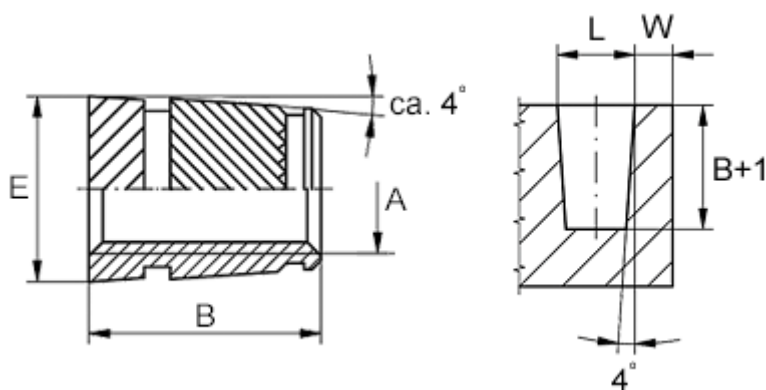

Data Sheet

Article number: 12854100030800
Description: KLEE-coil 854 100 030.800
M3 brass

Measures

Female thread A	= M3
Length B	= 5.0
Min distance to edge W	= 1.8
Outer diameter E	= 4.6
Recommended bore diameter $W + 0.1$	= 4.4